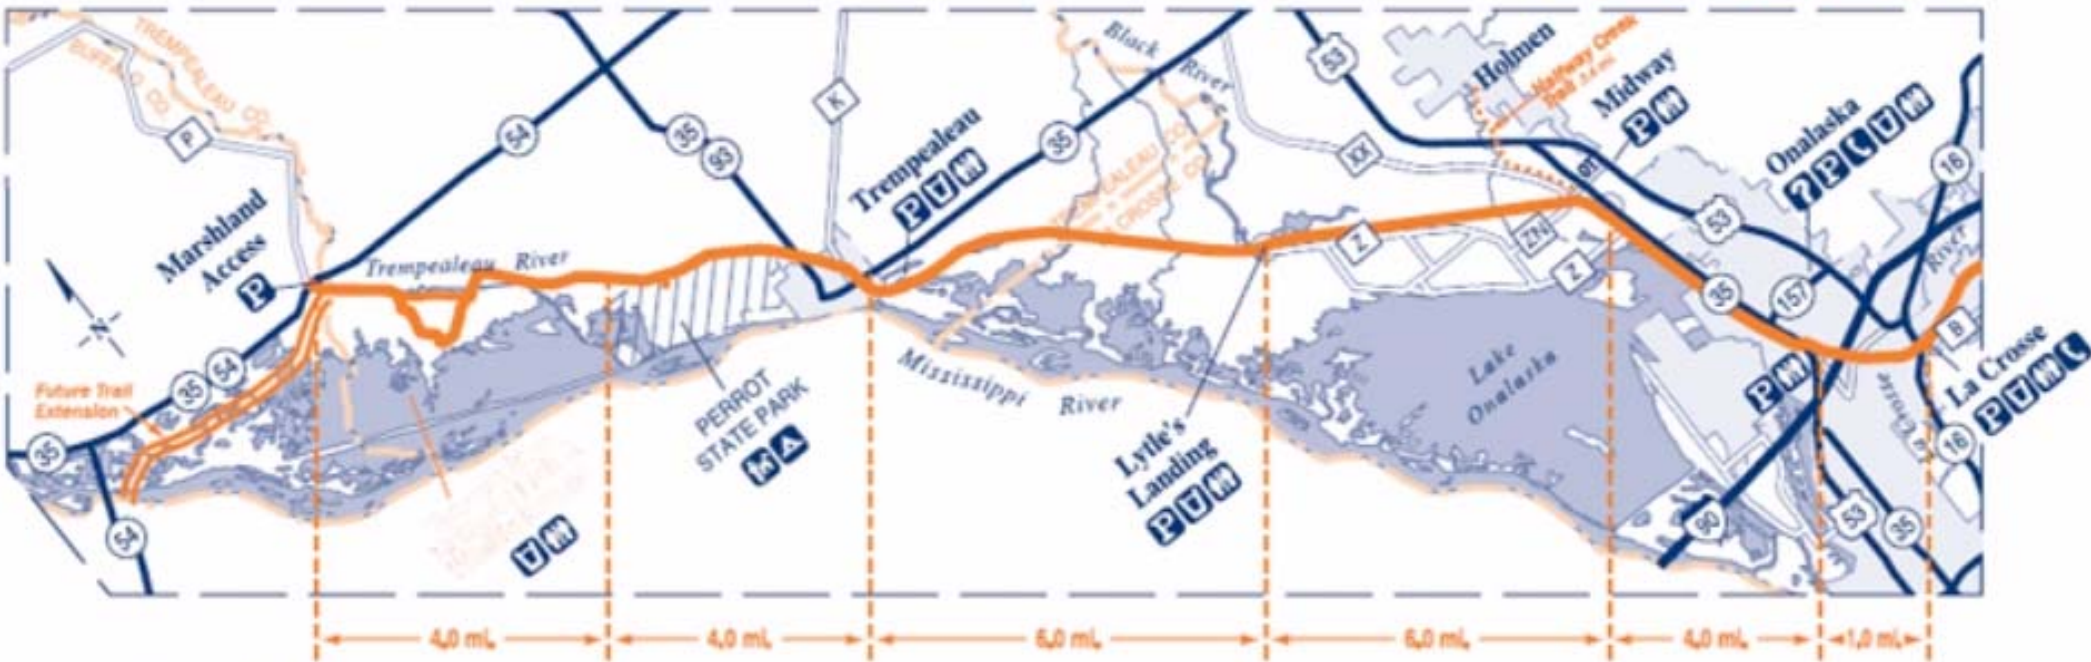

Great River Trail (25 miles)

Great River Trail Headquarters

Onalaska Tourism Commission - 1101 Main Street, Onalaska, WI 54650 - 800-873-1901 - 608-781-9570 - info@discoveronalaska.com